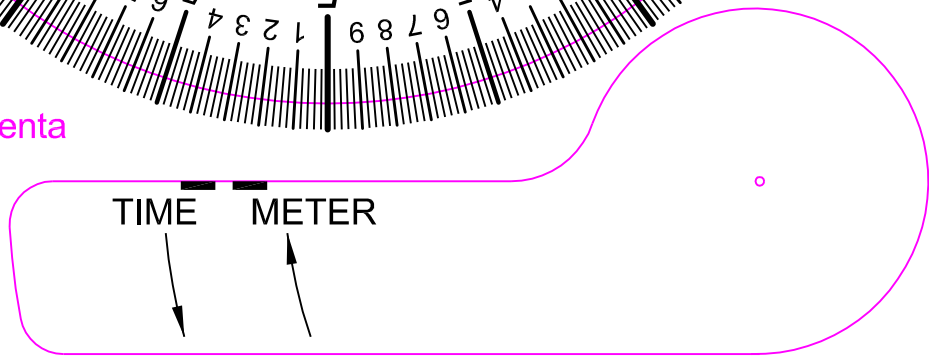

Cut on magenta lines

**Volvelle inner wheel and cursor**